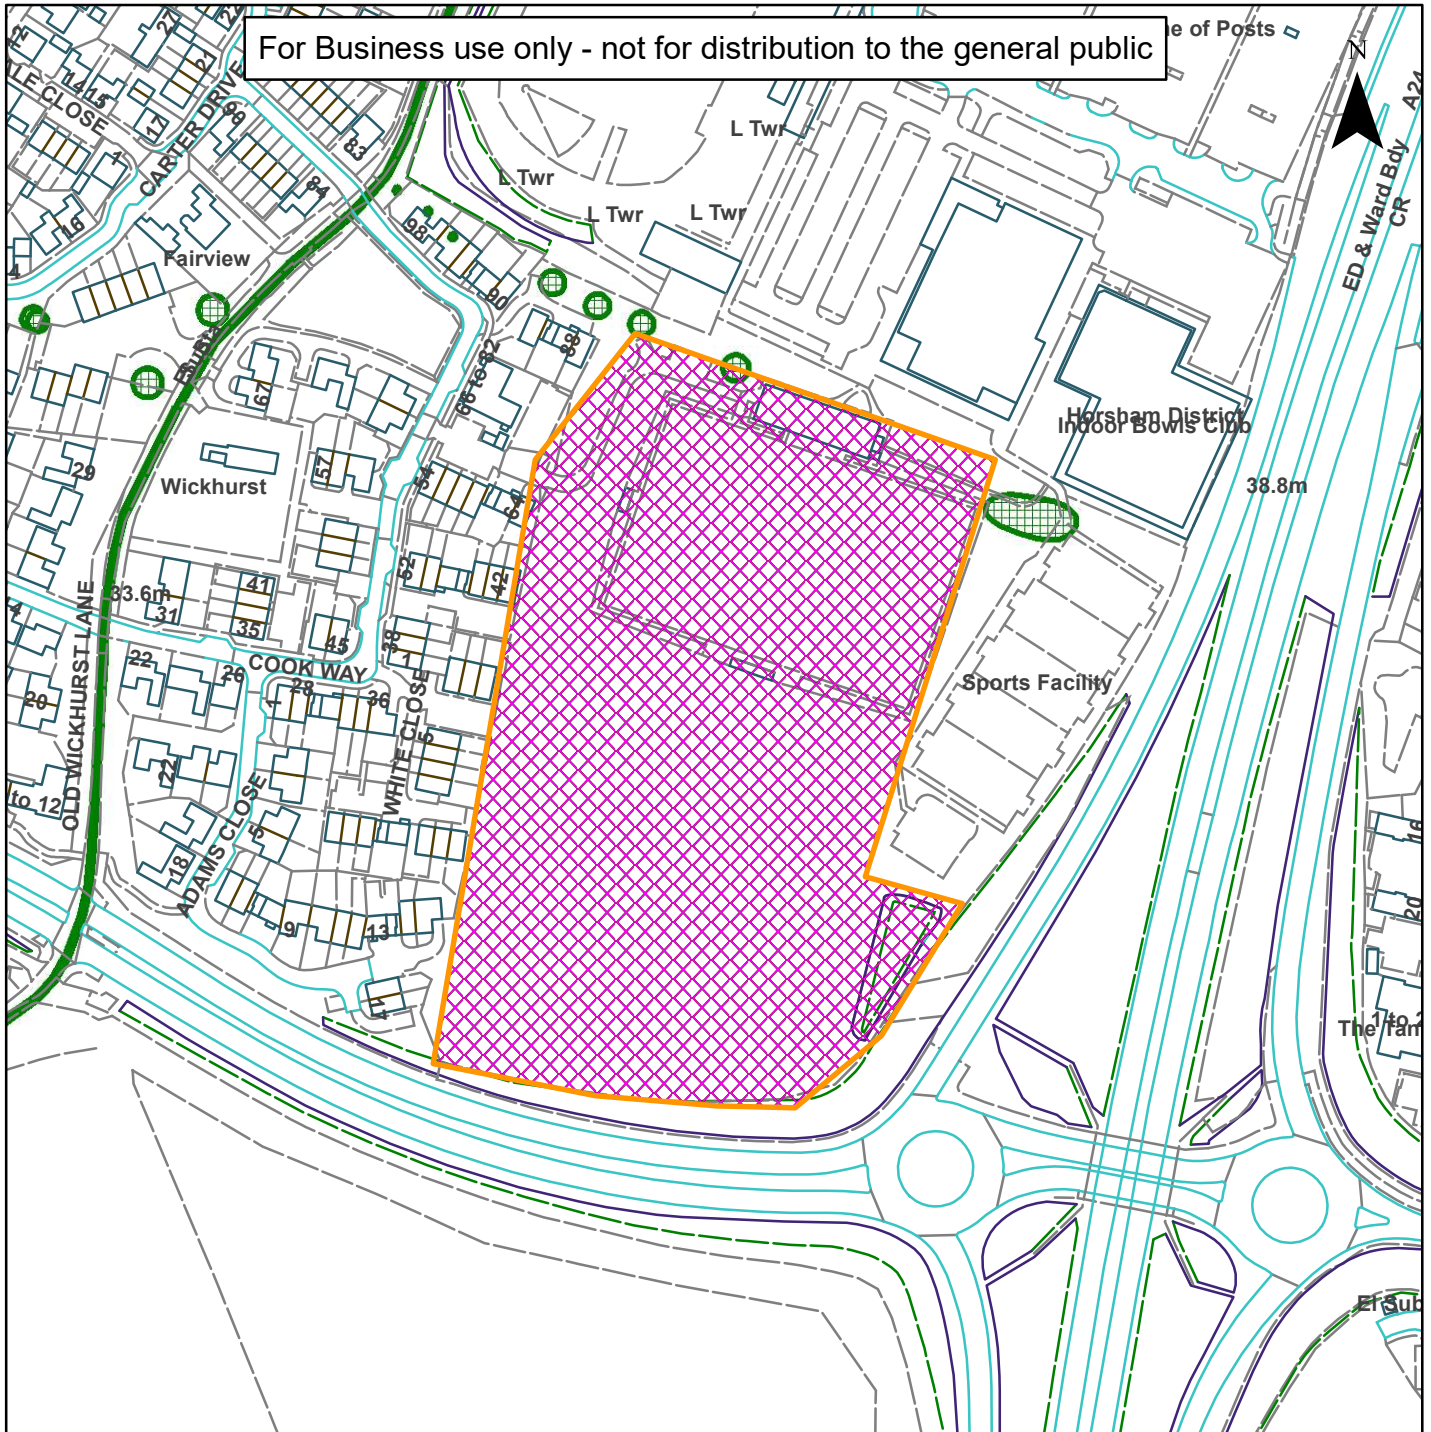

09) DC/23/2074

Horsham District Council

High Wood Hill Sports Ground, Wickhurst Lane, Broadbridge Heath, West Sussex, RH12 3YS

For Business use only - not for distribution to the general public

Scale: 1:2,500

Reproduced by permission of Ordnance Survey map on behalf of HMSO. © Crown copyright and database rights (2019). Ordnance Survey Licence.100023865

Organisation	Horsham District Council
Department	
Comments	
Date	21/03/2024
MSA Number	100023865